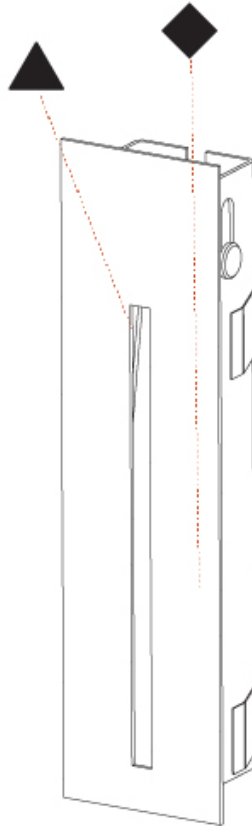

GENERAL

Series: Delight
Subseries: Delight Gooo!
Brand: Prolicht
Division: Architectural
Mounting Type: Recessed
Mounting Location: Wall
Subcategory: Step Light

PHYSICAL

Shape: Square
Length (mm): 90
Length (in): 3 ⁹ / ₁₆
Height (mm): 90
Depth (mm): 72
Height (in): 3 ⁹ / ₁₆
Depth (in): 2 ¹³ / ₁₆
Min. Recessing Depth (mm): 15
Min. Recessing Depth (in): 9/16
Light Distribution: Asymmetric
Weight (kg): 0.3
Weight (lbs): 0.66
Fixture Finish: SSR / BKV / CWI / CRY / HAB / UFT / ITA / RUA / FTG / MYG / LOD / PUS / FRO / FUP / KIA / POP / BLS / SPG / MEY / GOH / GUM / CHC / COM / ABZ / JAG / OBR / MOS / ROR
Fixture Material: Aluminum

GENERAL

Series: Delight
Subseries: Delight String
Brand: Prolicht
Division: Architectural
Mounting Type: Recessed
Mounting Location: Wall
Subcategory: Step Light

PHYSICAL

Shape: Rectangle
Width (mm): 40
Width (in): 1 9/16
Height (mm): 150
Depth (mm): 26
Height (in): 5 7/8
Depth (in): 1
Ceiling Thickness (mm): 10 / 12 / 15
Ceiling Thickness (in): 3/8 or 1/2 or 9/16
Min. Recessing Depth (mm): 30
Min. Recessing Depth (in): 1 3/16
Light Distribution: Asymmetric
Weight (kg): .21
Weight (lbs): .46
Installation Requirement: 140mm / 5 1/2" x 34mm / 1 5/16"
Fixture Finish: SSR / BKV / CWI / CRY / HAB / UFT / ITA / RUA / FTG / MYG / LOD / PUS / FRO / FUP / KIA / POP / BLS / SPG / MEY / GOH / GUM / CHC / COM / ABZ / JAG / OBR / MOS / ROR
Fixture Material: Aluminum

DELIGHT STRING RECESSED

A35696-

PROJECT

TYPE

SPECIFIER

QUANTITY

DATE

A